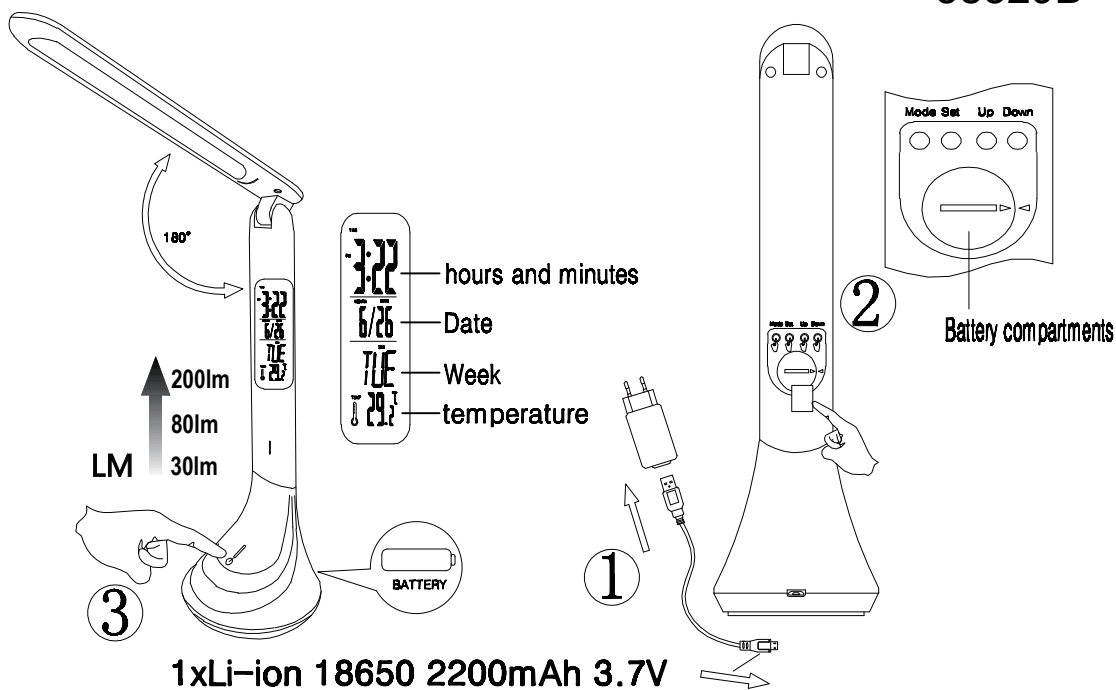

GLOBO

LIGHTING

www.globo-lighting.com

58329W

58329B

- touch dimmer
- many light steps
- USB charger
- adaptr incl.
- 1x CR2032 incl.
- Battery incl.
- AKKU incl.
- touch on|off
- clock
- ~4-6 hours
- alarm
- timer
- thermo-meter